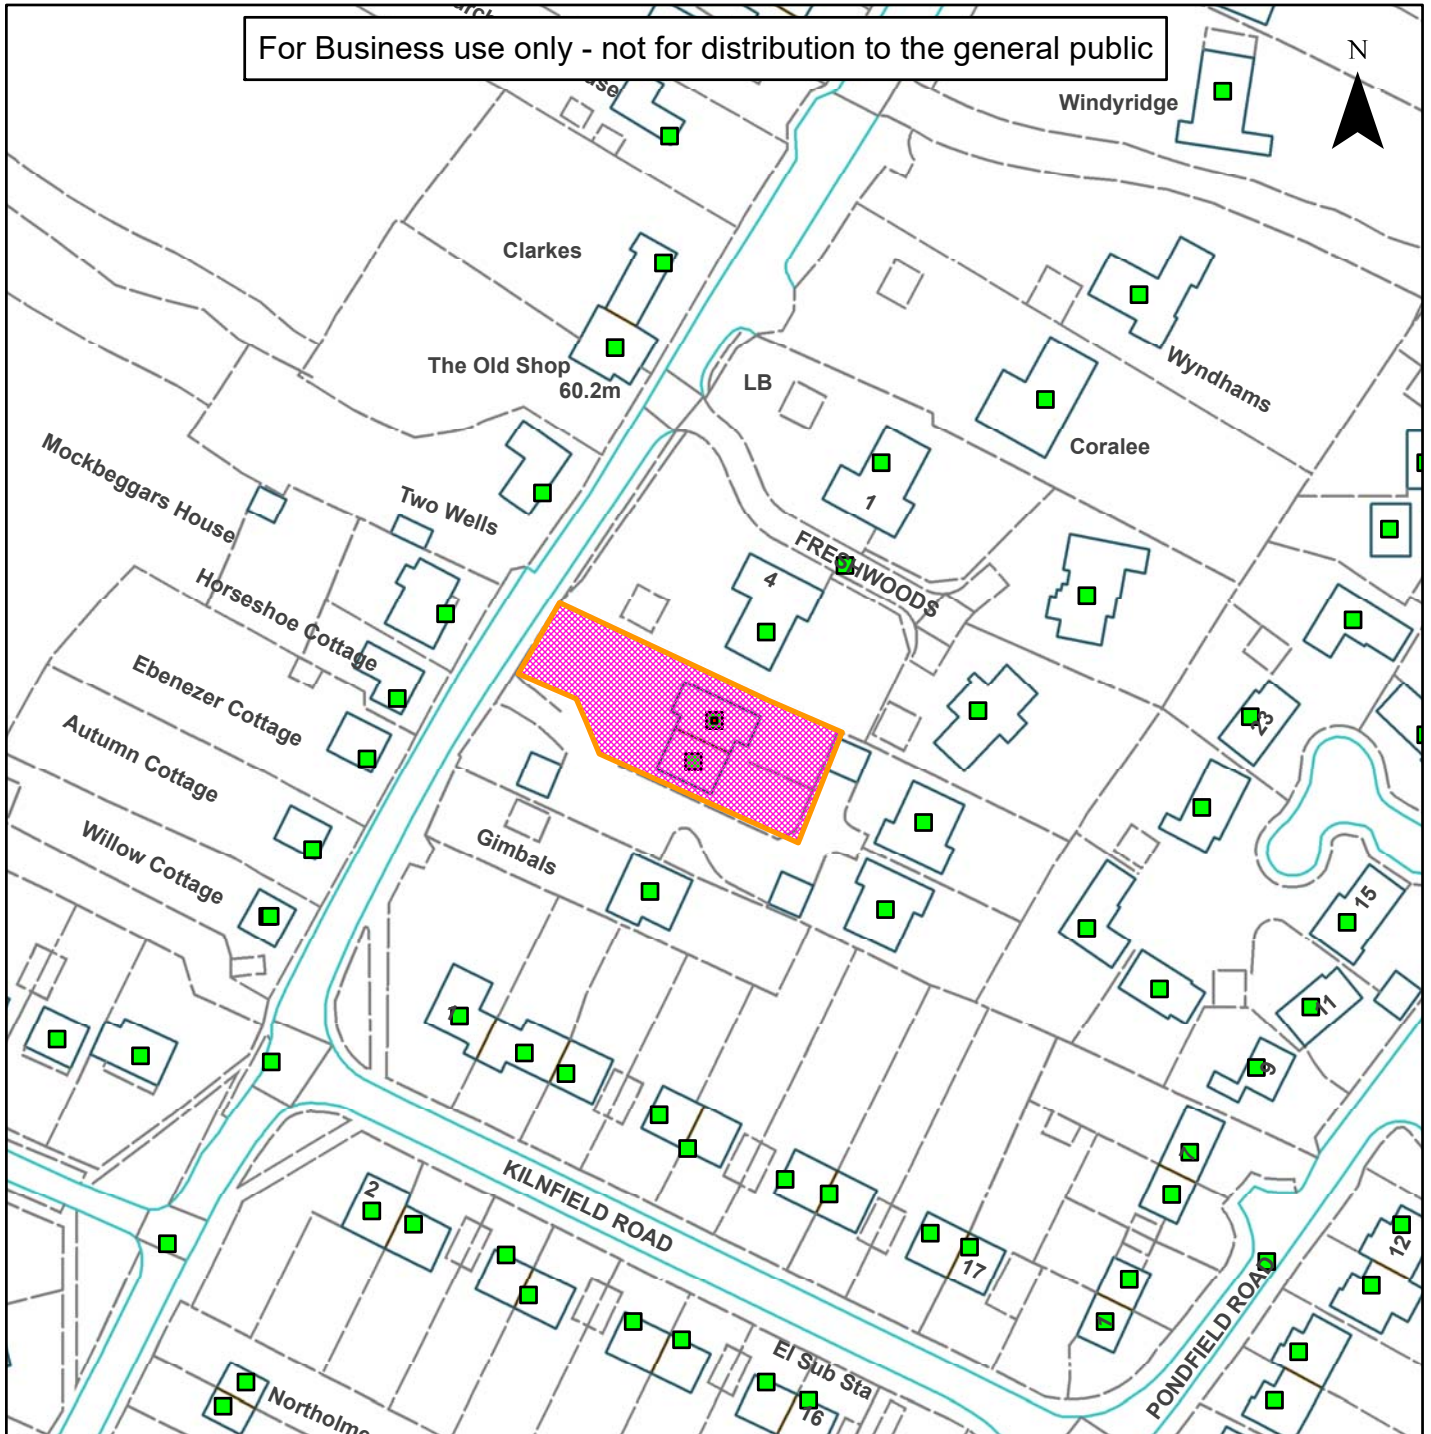

Not Set

For Business use only - not for distribution to the general public

Scale: 1:1,250

Reproduced from the Ordnance Survey map with permission of the Controller of Her Majesty's Stationery Office © Crown Copyright 2012.

Unauthorised reproduction infringes Crown Copyright and may lead to prosecution or civil proceedings.

Organisation	Horsham District Council
Department	
Comments	Not Set
Date	22/08/2018
MSA Number	100023865